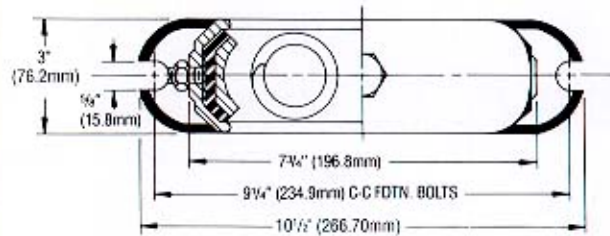

TYPE CESS-1

Type & Size	Max. Load, lbs. (Kg)	Spring Color	Defl., ins. (mm)
CESS-1-19	85 (38.5)	Pink	1.36 (34.5)
CESS-1-21	115 (52.1)	Black	1.31 (33.2)
CESS-1-22	170 (77.1)	Blue	1.28 (32.5)
CESS-1-23	225 (102.0)	Yellow	1.26 (32.0)
CESS-1-24	325 (147.4)	Brown	1.23 (31.2)
CESS-1-25	450 (204.1)	Red	1.22 (30.9)
CESS-1-26	600 (272.1)	Purple	1.17 (29.7)
CESS-1-27	750 (340.2)	Orange	1.06 (26.9)
CESS-1-28	900 (408.2)	Green	1.02 (25.9)
CESS-1-31	1100 (496.9)	Gray	.83 (21.0)
CESS-1-32	1300 (589.6)	White	.74 (18.7)
CESS-1-35	1500 (680.4)	Gold	.70 (17.7)

* Free height 1/2" (12.7mm) higher than shown

TYPE CESS-2

Type & Size	Max. Load, lbs. (Kg)	Spring Color	Defl., ins. (mm)
CESS-2-25	900 (408.2)	Red	1.22 (30.9)
CESS-2-26	1200 (544.3)	Purple	1.17 (29.7)
CESS-2-27	1500 (680.4)	Orange	1.06 (26.9)
CESS-2-28	1800 (816.4)	Green	1.02 (25.9)
CESS-2-31	2200 (997.9)	Gray	.83 (21.0)
CESS-2-32	2600 (1179.3)	White	.74 (18.7)
CESS-2-35	3000 (1360.8)	Gold	.70 (17.7)

* Free height 1/2" (12.7mm) higher than shown