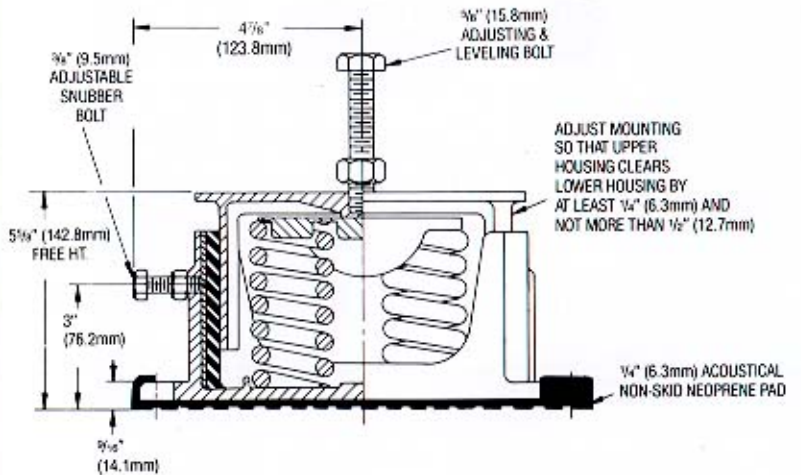

TYPE CESS-1

Type & Size	Max. Load, lbs. (Kg)	Spring Color	Defl., ins. (mm)
CESS-1-19	85 (38.5)	Pink	1.36 (34.5)
CESS-1-21	115 (52.1)	Black	1.31 (33.2)
CESS-1-22	170 (77.1)	Blue	1.28 (32.5)
CESS-1-23	225 (102.0)	Yellow	1.26 (32.0)
CESS-1-24	325 (147.4)	Brown	1.23 (31.2)
CESS-1-25	450 (204.1)	Red	1.22 (30.9)
CESS-1-26	600 (272.1)	Purple	1.17 (29.7)
CESS-1-27	750 (340.2)	Orange	1.06 (26.9)
CESS-1-28	900 (408.2)	Green	1.02 (25.9)
CESS-1-31	1100 (496.9)	Gray	.83 (21.0)
CESS-1-32	1300 (589.6)	White	.74 (18.7)
CESS-1-35	1500 (680.4)	Gold	.70 (17.7)

* Free height 1/2" (12.7mm) higher than shown

TYPE CESS-2

Type & Size	Max. Load, lbs. (Kg)	Spring Color	Defl., ins. (mm)
CESS-2-25	900 (408.2)	Red	1.22 (30.9)
CESS-2-26	1200 (544.3)	Purple	1.17 (29.7)
CESS-2-27	1500 (680.4)	Orange	1.06 (26.9)
CESS-2-28	1800 (816.4)	Green	1.02 (25.9)
CESS-2-31	2200 (997.9)	Gray	.83 (21.0)
CESS-2-32	2600 (1179.3)	White	.74 (18.7)
CESS-2-35	3000 (1360.8)	Gold	.70 (17.7)

* Free height 1/2" (12.7mm) higher than shown