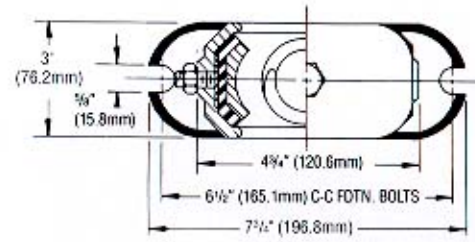

TYPE CESS-1

Type & Size	Max. Load, lbs. (Kg)	Spring Color	Defl., ins. (mm)
CESS-1-19	85 (38.5)	Pink	1.36 (34.5)
CESS-1-21	115 (52.1)	Black	1.31 (33.2)
CESS-1-22	170 (77.1)	Blue	1.28 (32.5)
CESS-1-23	225 (102.0)	Yellow	1.26 (32.0)
CESS-1-24	325 (147.4)	Brown	1.23 (31.2)
CESS-1-25	450 (204.1)	Red	1.22 (30.9)
CESS-1-26	600 (272.1)	Purple	1.17 (29.7)
CESS-1-27	750 (340.2)	Orange	1.06 (26.9)
CESS-1-28	900 (408.2)	Green	1.02 (25.9)
CESS-1-31	1100 (496.9)	Gray	.83 (21.0)
CESS-1-32	1300 (589.6)	White	.74 (18.7)
CESS-1-35	1500 (680.4)	Gold	.70 (17.7)

* Free height 1/2" (12.7mm) higher than shown

TYPE CESS-2

Type & Size	Max. Load, lbs. (Kg)	Spring Color	Defl., ins. (mm)
CESS-2-25	900 (408.2)	Red	1.22 (30.9)
CESS-2-26	1200 (544.3)	Purple	1.17 (29.7)
CESS-2-27	1500 (680.4)	Orange	1.06 (26.9)
CESS-2-28	1800 (816.4)	Green	1.02 (25.9)
CESS-2-31	2200 (997.9)	Gray	.83 (21.0)
CESS-2-32	2600 (1179.3)	White	.74 (18.7)
CESS-2-35	3000 (1360.8)	Gold	.70 (17.7)

* Free height 1/2" (12.7mm) higher than shown