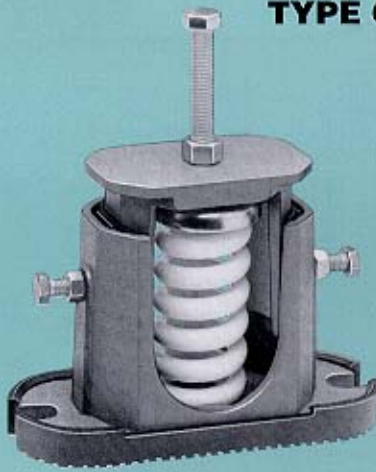

TYPE CESS-1

Type & Size	Max. Load, lbs. (Kg)	Spring Color	Defl., ins. (mm)
CESS-1-19	85 (38.5)	Pink	1.36 (34.5)
CESS-1-21	115 (52.1)	Black	1.31 (33.2)
CESS-1-22	170 (77.1)	Blue	1.28 (32.5)
CESS-1-23	225 (102.0)	Yellow	1.26 (32.0)
CESS-1-24	325 (147.4)	Brown	1.23 (31.2)
CESS-1-25	450 (204.1)	Red	1.22 (30.9)
CESS-1-26	600 (272.1)	Purple	1.17 (29.7)
CESS-1-27	750 (340.2)	Orange	1.06 (26.9)
CESS-1-28	900 (408.2)	Green	1.02 (25.9)
CESS-1-31	1100 (496.9)	Gray	.83 (21.0)
CESS-1-32	1300 (589.6)	White	.74 (18.7)
CESS-1-35	1500 (680.4)	Gold	.70 (17.7)

* Free height 1/2" (12.7mm) higher than shown

TYPE CESS-2

Type & Size	Max. Load, lbs. (Kg)	Spring Color	Defl., ins. (mm)
CESS-2-25	900 (408.2)	Red	1.22 (30.9)
CESS-2-26	1200 (544.3)	Purple	1.17 (29.7)
CESS-2-27	1500 (680.4)	Orange	1.06 (26.9)
CESS-2-28	1800 (816.4)	Green	1.02 (25.9)
CESS-2-31	2200 (997.9)	Gray	.83 (21.0)
CESS-2-32	2600 (1179.3)	White	.74 (18.7)
CESS-2-35	3000 (1360.8)	Gold	.70 (17.7)

* Free height 1/2" (12.7mm) higher than shown