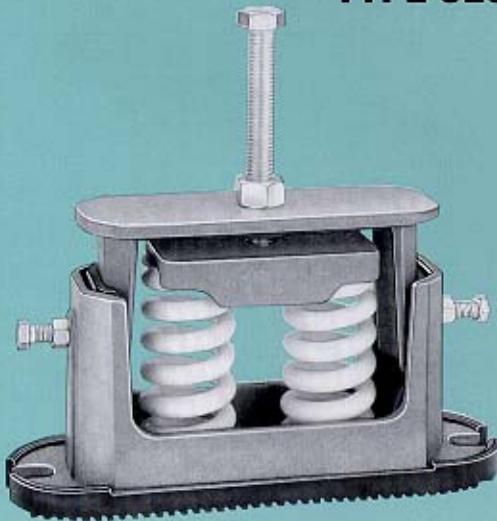

TYPE CESS-1

Type & Size	Max. Load, lbs. (Kg)	Spring Color	Defl., ins. (mm)
CESS-1-19	85 (38.5)	Pink	1.36 (34.5)
CESS-1-21	115 (52.1)	Black	1.31 (33.2)
CESS-1-22	170 (77.1)	Blue	1.28 (32.5)
CESS-1-23	225 (102.0)	Yellow	1.26 (32.0)
CESS-1-24	325 (147.4)	Brown	1.23 (31.2)
CESS-1-25	450 (204.1)	Red	1.22 (30.9)
CESS-1-26	600 (272.1)	Purple	1.17 (29.7)
CESS-1-27	750 (340.2)	Orange	1.06 (26.9)
CESS-1-28	900 (408.2)	Green	1.02 (25.9)
CESS-1-31	1100 (496.9)	Gray	.83 (21.0)
CESS-1-32	1300 (589.6)	White	.74 (18.7)
CESS-1-35	1500 (680.4)	Gold	.70 (17.7)

* Free height 1/2" (12.7mm) higher than shown

TYPE CESS-2

Type & Size	Max. Load, lbs. (Kg)	Spring Color	Defl., ins. (mm)
CESS-2-25	900 (408.2)	Red	1.22 (30.9)
CESS-2-26	1200 (544.3)	Purple	1.17 (29.7)
CESS-2-27	1500 (680.4)	Orange	1.06 (26.9)
CESS-2-28	1800 (816.4)	Green	1.02 (25.9)
CESS-2-31	2200 (997.9)	Gray	.83 (21.0)
CESS-2-32	2600 (1179.3)	White	.74 (18.7)
CESS-2-35	3000 (1360.8)	Gold	.70 (17.7)

* Free height 1/2" (12.7mm) higher than shown