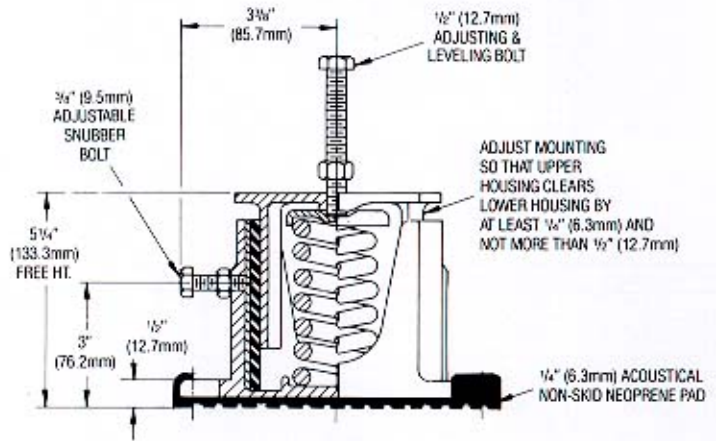

TYPE CESS-1

Type & Size	Max. Load, lbs. (Kg)	Spring Color	Defl., ins. (mm)
CESS-1-19	85 (38.5)	Pink	1.36 (34.5)
CESS-1-21	115 (52.1)	Black	1.31 (33.2)
CESS-1-22	170 (77.1)	Blue	1.28 (32.5)
CESS-1-23	225 (102.0)	Yellow	1.26 (32.0)
CESS-1-24	325 (147.4)	Brown	1.23 (31.2)
CESS-1-25	450 (204.1)	Red	1.22 (30.9)
CESS-1-26	600 (272.1)	Purple	1.17 (29.7)
CESS-1-27	750 (340.2)	Orange	1.06 (26.9)
CESS-1-28	900 (408.2)	Green	1.02 (25.9)
CESS-1-31	1100 (496.9)	Gray	.83 (21.0)
CESS-1-32	1300 (589.6)	White	.74 (18.7)
CESS-1-35	1500 (680.4)	Gold	.70 (17.7)

* Free height 1/2" (12.7mm) higher than shown

TYPE CESS-2

Type & Size	Max. Load, lbs. (Kg)	Spring Color	Defl., ins. (mm)
CESS-2-25	900 (408.2)	Red	1.22 (30.9)
CESS-2-26	1200 (544.3)	Purple	1.17 (29.7)
CESS-2-27	1500 (680.4)	Orange	1.06 (26.9)
CESS-2-28	1800 (816.4)	Green	1.02 (25.9)
CESS-2-31	2200 (997.9)	Gray	.83 (21.0)
CESS-2-32	2600 (1179.3)	White	.74 (18.7)
CESS-2-35	3000 (1360.8)	Gold	.70 (17.7)

* Free height 1/2" (12.7mm) higher than shown