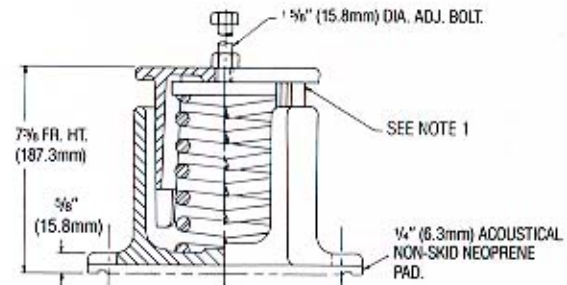

TYPE DE

Type & Size	Max. Load, lbs. (Kg)	Spring Color	Defl., ins. (mm)
DE-50	150 (68.0)	Blue	2.0 (50.8)
DE-51	276 (125.1)	Black	2.0 (50.8)
DE-510	426 (193.2)	Black/Blue	2.0 (50.8)
DE-52	500 (226.8)	Red	2.0 (50.8)
DE-520	650 (294.8)	Red/Blue	2.0 (50.8)
DE-521	776 (351.9)	Red/Black	2.0 (50.8)
DE-53	1000 (453.6)	Green	2.0 (50.8)
DE-530	1150 (521.6)	Green/Blue	2.0 (50.8)
DE-531	1276 (578.7)	Green/Black	2.0 (50.8)
DE-532	1500 (680.4)	Green/Red	2.0 (50.8)
DE-551	1676 (760.2)	Gray/Black	2.0 (50.8)
DE-552	1900 (861.8)	Gray/Red	2.0 (50.8)
DE-553	2200 (997.9)	Gray/Green	2.0 (50.8)

NOTE 1: TO LEVEL EQUIPMENT ADJUST MOUNTING SO THAT UPPER HOUSING CLEARS LOWER HOUSING AT LEAST 1/4" (6.3mm) AND NOT MORE THAN 1" (25.4mm).

TYPE DP

Type & Size	Max. Load, lbs. (Kg)	Spring Color	Defl., ins. (mm)
DP-50	150 (68.0)	Blue	2.0 (50.8)
DP-51	276 (125.1)	Black	2.0 (50.8)
DP-510	426 (193.2)	Black/Blue	2.0 (50.8)
DP-52	500 (226.8)	Red	2.0 (50.8)
DP-520	650 (294.8)	Red/Blue	2.0 (50.8)
DP-521	776 (351.9)	Red/Black	2.0 (50.8)
DP-53	1000 (453.6)	Green	2.0 (50.8)
DP-530	1150 (521.6)	Green/Blue	2.0 (50.8)
DP-531	1276 (578.7)	Green/Black	2.0 (50.8)
DP-532	1500 (680.4)	Green/Red	2.0 (50.8)
DP-551	1676 (760.2)	Gray/Black	2.0 (50.8)
DP-552	1900 (861.8)	Gray/Red	2.0 (50.8)
DP-553	2200 (997.9)	Gray/Green	2.0 (50.8)