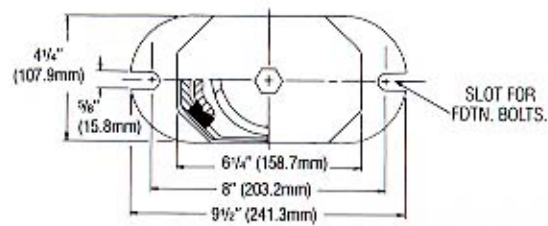

TYPE DE

Type & Size	Max. Load, lbs. (Kg)	Spring Color	Defl., ins. (mm)
DE-50	150 (68.0)	Blue	2.0 (50.8)
DE-51	276 (125.1)	Black	2.0 (50.8)
DE-510	426 (193.2)	Black/Blue	2.0 (50.8)
DE-52	500 (226.8)	Red	2.0 (50.8)
DE-520	650 (294.8)	Red/Blue	2.0 (50.8)
DE-521	776 (351.9)	Red/Black	2.0 (50.8)
DE-53	1000 (453.6)	Green	2.0 (50.8)
DE-530	1150 (521.6)	Green/Blue	2.0 (50.8)
DE-531	1276 (578.7)	Green/Black	2.0 (50.8)
DE-532	1500 (680.4)	Green/Red	2.0 (50.8)
DE-551	1676 (760.2)	Gray/Black	2.0 (50.8)
DE-552	1900 (861.8)	Gray/Red	2.0 (50.8)
DE-553	2200 (997.9)	Gray/Green	2.0 (50.8)

NOTE 1: TO LEVEL EQUIPMENT ADJUST MOUNTING SO THAT UPPER HOUSING CLEARS LOWER HOUSING AT LEAST 1/4" (6.3mm) AND NOT MORE THAN 1" (25.4mm).

TYPE DP

Type & Size	Max. Load, lbs. (Kg)	Spring Color	Defl., ins. (mm)
DP-50	150 (68.0)	Blue	2.0 (50.8)
DP-51	276 (125.1)	Black	2.0 (50.8)
DP-510	426 (193.2)	Black/Blue	2.0 (50.8)
DP-52	500 (226.8)	Red	2.0 (50.8)
DP-520	650 (294.8)	Red/Blue	2.0 (50.8)
DP-521	776 (351.9)	Red/Black	2.0 (50.8)
DP-53	1000 (453.6)	Green	2.0 (50.8)
DP-530	1150 (521.6)	Green/Blue	2.0 (50.8)
DP-531	1276 (578.7)	Green/Black	2.0 (50.8)
DP-532	1500 (680.4)	Green/Red	2.0 (50.8)
DP-551	1676 (760.2)	Gray/Black	2.0 (50.8)
DP-552	1900 (861.8)	Gray/Red	2.0 (50.8)
DP-553	2200 (997.9)	Gray/Green	2.0 (50.8)