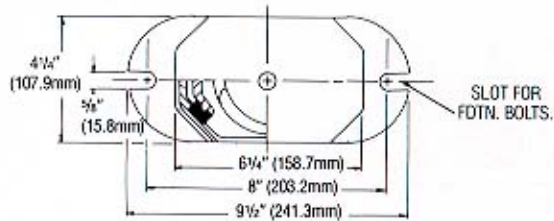

TYPE DE

Type & Size	Max. Load, lbs. (Kg)	Spring Color	Defl., ins. (mm)
DE-50	150 (68.0)	Blue	2.0 (50.8)
DE-51	276 (125.1)	Black	2.0 (50.8)
DE-510	426 (193.2)	Black/Blue	2.0 (50.8)
DE-52	500 (226.8)	Red	2.0 (50.8)
DE-520	650 (294.8)	Red/Blue	2.0 (50.8)
DE-521	776 (351.9)	Red/Black	2.0 (50.8)
DE-53	1000 (453.6)	Green	2.0 (50.8)
DE-530	1150 (521.6)	Green/Blue	2.0 (50.8)
DE-531	1276 (578.7)	Green/Black	2.0 (50.8)
DE-532	1500 (680.4)	Green/Red	2.0 (50.8)
DE-551	1676 (760.2)	Gray/Black	2.0 (50.8)
DE-552	1900 (861.8)	Gray/Red	2.0 (50.8)
DE-553	2200 (997.9)	Gray/Green	2.0 (50.8)

NOTE 1: TO LEVEL EQUIPMENT ADJUST MOUNTING SO THAT UPPER HOUSING CLEARS LOWER HOUSING AT LEAST 1/4" (6.3mm) AND NOT MORE THAN 1" (25.4mm).

TYPE DP

Type & Size	Max. Load, lbs. (Kg)	Spring Color	Defl., ins. (mm)
DP-50	150 (68.0)	Blue	2.0 (50.8)
DP-51	276 (125.1)	Black	2.0 (50.8)
DP-510	426 (193.2)	Black/Blue	2.0 (50.8)
DP-52	500 (226.8)	Red	2.0 (50.8)
DP-520	650 (294.8)	Red/Blue	2.0 (50.8)
DP-521	776 (351.9)	Red/Black	2.0 (50.8)
DP-53	1000 (453.6)	Green	2.0 (50.8)
DP-530	1150 (521.6)	Green/Blue	2.0 (50.8)
DP-531	1276 (578.7)	Green/Black	2.0 (50.8)
DP-532	1500 (680.4)	Green/Red	2.0 (50.8)
DP-551	1676 (760.2)	Gray/Black	2.0 (50.8)
DP-552	1900 (861.8)	Gray/Red	2.0 (50.8)
DP-553	2200 (997.9)	Gray/Green	2.0 (50.8)