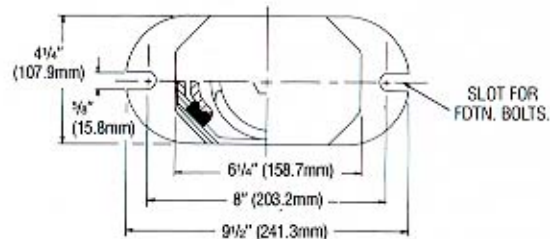

NOTE 1: TO LEVEL EQUIPMENT ADJUST MOUNTING SO THAT UPPER HOUSING CLEARS LOWER HOUSING AT LEAST 1/4" (6.3mm) AND NOT MORE THAN 1" (25.4mm).

TYPE DP

Type & Size	Max. Load, lbs. (Kg)	Spring Color	Defl., ins. (mm)
DP-50	150 (68.0)	Blue	2.0 (50.8)
DP-51	276 (125.1)	Black	2.0 (50.8)
DP-510	426 (193.2)	Black/Blue	2.0 (50.8)
DP-52	500 (226.8)	Red	2.0 (50.8)
DP-520	650 (294.8)	Red/Blue	2.0 (50.8)
DP-521	776 (351.9)	Red/Black	2.0 (50.8)
DP-53	1000 (453.6)	Green	2.0 (50.8)
DP-530	1150 (521.6)	Green/Blue	2.0 (50.8)
DP-531	1276 (578.7)	Green/Black	2.0 (50.8)
DP-532	1500 (680.4)	Green/Red	2.0 (50.8)
DP-551	1676 (760.2)	Gray/Black	2.0 (50.8)
DP-552	1900 (861.8)	Gray/Red	2.0 (50.8)
DP-553	2200 (997.9)	Gray/Green	2.0 (50.8)

NOTE 1: TO LEVEL EQUIPMENT ADJUST MOUNTING SO THAT UPPER HOUSING CLEARS LOWER HOUSING AT LEAST 1/4" (6.3mm) AND NOT MORE THAN 1" (25.4mm).

TYPE DT

Type & Size	Max. Load, lbs. (Kg)	Spring Color	Defl., ins. (mm)
DT-50	150 (68.0)	Blue	2.0 (50.8)
DT-51	276 (125.1)	Black	2.0 (50.8)
DT-510	426 (193.2)	Black/Blue	2.0 (50.8)
DT-52	500 (226.8)	Red	2.0 (50.8)
DT-520	650 (294.8)	Red/Blue	2.0 (50.8)
DT-521	776 (351.9)	Red/Black	2.0 (50.8)
DT-53	1000 (453.6)	Green	2.0 (50.8)
DT-530	1150 (521.6)	Green/Blue	2.0 (50.8)
DT-531	1276 (578.7)	Green/Black	2.0 (50.8)
DT-532	1500 (680.4)	Green/Red	2.0 (50.8)
DT-551	1676 (760.2)	Gray/Black	2.0 (50.8)
DT-552	1900 (861.8)	Gray/Red	2.0 (50.8)
DT-553	2200 (997.9)	Gray/Green	2.0 (50.8)