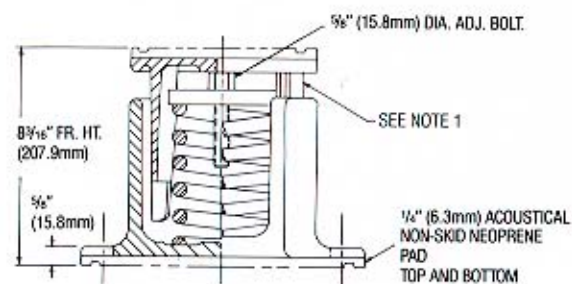

NOTE 1: TO LEVEL EQUIPMENT ADJUST MOUNTING SO THAT UPPER HOUSING CLEARS LOWER HOUSING AT LEAST 1/4" (6.3mm) AND NOT MORE THAN 1" (25.4mm).

TYPE DP

Type & Size	Max. Load, lbs. (Kg)	Spring Color	Defl., ins. (mm)
DP-50	150 (68.0)	Blue	2.0 (50.8)
DP-51	276 (125.1)	Black	2.0 (50.8)
DP-510	426 (193.2)	Black/Blue	2.0 (50.8)
DP-52	500 (226.8)	Red	2.0 (50.8)
DP-520	650 (294.8)	Red/Blue	2.0 (50.8)
DP-521	776 (351.9)	Red/Black	2.0 (50.8)
DP-53	1000 (453.6)	Green	2.0 (50.8)
DP-530	1150 (521.6)	Green/Blue	2.0 (50.8)
DP-531	1276 (578.7)	Green/Black	2.0 (50.8)
DP-532	1500 (680.4)	Green/Red	2.0 (50.8)
DP-551	1676 (760.2)	Gray/Black	2.0 (50.8)
DP-552	1900 (861.8)	Gray/Red	2.0 (50.8)
DP-553	2200 (997.9)	Gray/Green	2.0 (50.8)

NOTE 1: TO LEVEL EQUIPMENT ADJUST MOUNTING SO THAT UPPER HOUSING CLEARS LOWER HOUSING AT LEAST 1/4" (6.3mm) AND NOT MORE THAN 1" (25.4mm).

TYPE DT

Type & Size	Max. Load, lbs. (Kg)	Spring Color	Defl., ins. (mm)
DT-50	150 (68.0)	Blue	2.0 (50.8)
DT-51	276 (125.1)	Black	2.0 (50.8)
DT-510	426 (193.2)	Black/Blue	2.0 (50.8)
DT-52	500 (226.8)	Red	2.0 (50.8)
DT-520	650 (294.8)	Red/Blue	2.0 (50.8)
DT-521	776 (351.9)	Red/Black	2.0 (50.8)
DT-53	1000 (453.6)	Green	2.0 (50.8)
DT-530	1150 (521.6)	Green/Blue	2.0 (50.8)
DT-531	1276 (578.7)	Green/Black	2.0 (50.8)
DT-532	1500 (680.4)	Green/Red	2.0 (50.8)
DT-551	1676 (760.2)	Gray/Black	2.0 (50.8)
DT-552	1900 (861.8)	Gray/Red	2.0 (50.8)
DT-553	2200 (997.9)	Gray/Green	2.0 (50.8)