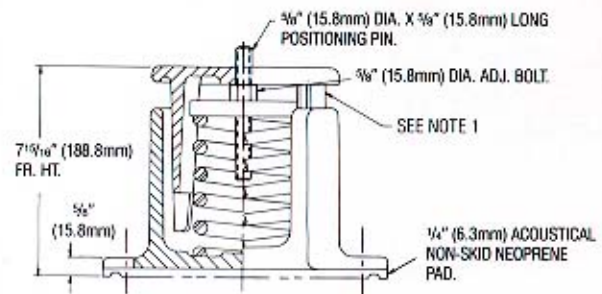

TYPE DE

Type & Size	Max. Load, lbs. (Kg)	Spring Color	Defl., ins. (mm)
DE-50	150 (68.0)	Blue	2.0 (50.8)
DE-51	276 (125.1)	Black	2.0 (50.8)
DE-510	426 (193.2)	Black/Blue	2.0 (50.8)
DE-52	500 (226.8)	Red	2.0 (50.8)
DE-520	650 (294.8)	Red/Blue	2.0 (50.8)
DE-521	776 (351.9)	Red/Black	2.0 (50.8)
DE-53	1000 (453.6)	Green	2.0 (50.8)
DE-530	1150 (521.6)	Green/Blue	2.0 (50.8)
DE-531	1276 (578.7)	Green/Black	2.0 (50.8)
DE-532	1500 (680.4)	Green/Red	2.0 (50.8)
DE-551	1676 (760.2)	Gray/Black	2.0 (50.8)
DE-552	1900 (861.8)	Gray/Red	2.0 (50.8)
DE-553	2200 (997.9)	Gray/Green	2.0 (50.8)

NOTE 1: TO LEVEL EQUIPMENT ADJUST MOUNTING SO THAT UPPER HOUSING CLEARS LOWER HOUSING AT LEAST 1/4" (6.3mm) AND NOT MORE THAN 1" (25.4mm).

TYPE DP

Type & Size	Max. Load, lbs. (Kg)	Spring Color	Defl., ins. (mm)
DP-50	150 (68.0)	Blue	2.0 (50.8)
DP-51	276 (125.1)	Black	2.0 (50.8)
DP-510	426 (193.2)	Black/Blue	2.0 (50.8)
DP-52	500 (226.8)	Red	2.0 (50.8)
DP-520	650 (294.8)	Red/Blue	2.0 (50.8)
DP-521	776 (351.9)	Red/Black	2.0 (50.8)
DP-53	1000 (453.6)	Green	2.0 (50.8)
DP-530	1150 (521.6)	Green/Blue	2.0 (50.8)
DP-531	1276 (578.7)	Green/Black	2.0 (50.8)
DP-532	1500 (680.4)	Green/Red	2.0 (50.8)
DP-551	1676 (760.2)	Gray/Black	2.0 (50.8)
DP-552	1900 (861.8)	Gray/Red	2.0 (50.8)
DP-553	2200 (997.9)	Gray/Green	2.0 (50.8)