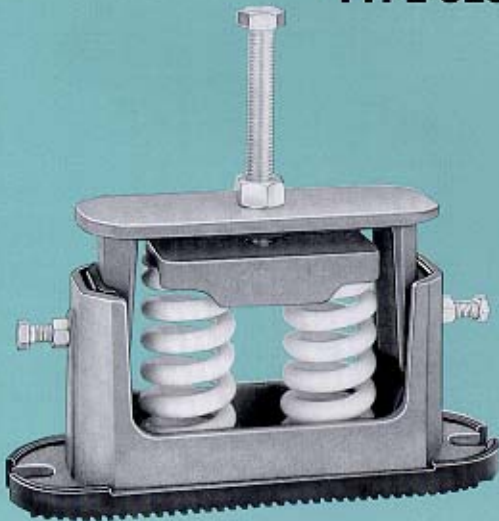

## TYPE CESS-1

Type & Size	Max. Load, lbs. (Kg)	Spring Color	Defl., ins. (mm)
CESS-1-19	85 (38.5)	Pink	1.36 (34.5)
CESS-1-21	115 (52.1)	Black	1.31 (33.2)
CESS-1-22	170 (77.1)	Blue	1.28 (32.5)
CESS-1-23	225 (102.0)	Yellow	1.26 (32.0)
CESS-1-24	325 (147.4)	Brown	1.23 (31.2)
CESS-1-25	450 (204.1)	Red	1.22 (30.9)
CESS-1-26	600 (272.1)	Purple	1.17 (29.7)
CESS-1-27	750 (340.2)	Orange	1.06 (26.9)
CESS-1-28	900 (408.2)	Green	1.02 (25.9)
CESS-1-31	1100 (496.9)	Gray	.83 (21.0)
CESS-1-32	1300 (589.6)	White	.74 (18.7)
CESS-1-35	1500 (680.4)	Gold	.70 (17.7)

\* Free height 1/2" (12.7mm) higher than shown

## TYPE CESS-2

Type & Size	Max. Load, lbs. (Kg)	Spring Color	Defl., ins. (mm)
CESS-2-25	900 (408.2)	Red	1.22 (30.9)
CESS-2-26	1200 (544.3)	Purple	1.17 (29.7)
CESS-2-27	1500 (680.4)	Orange	1.06 (26.9)
CESS-2-28	1800 (816.4)	Green	1.02 (25.9)
CESS-2-31	2200 (997.9)	Gray	.83 (21.0)
CESS-2-32	2600 (1179.3)	White	.74 (18.7)
CESS-2-35	3000 (1360.8)	Gold	.70 (17.7)