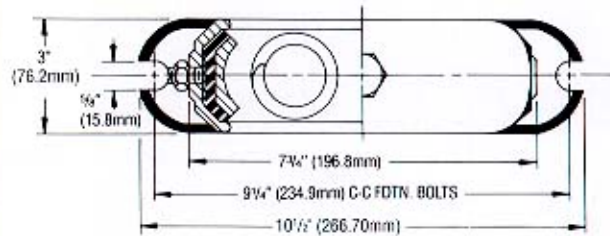

## TYPE CESS-1

Type & Size	Max. Load, lbs. (Kg)	Spring Color	Defl., ins. (mm)
CESS-1-19	85 (38.5)	Pink	1.36 (34.5)
CESS-1-21	115 (52.1)	Black	1.31 (33.2)
CESS-1-22	170 (77.1)	Blue	1.28 (32.5)
CESS-1-23	225 (102.0)	Yellow	1.26 (32.0)
CESS-1-24	325 (147.4)	Brown	1.23 (31.2)
CESS-1-25	450 (204.1)	Red	1.22 (30.9)
CESS-1-26	600 (272.1)	Purple	1.17 (29.7)
CESS-1-27	750 (340.2)	Orange	1.06 (26.9)
CESS-1-28	900 (408.2)	Green	1.02 (25.9)
CESS-1-31	1100 (496.9)	Gray	.83 (21.0)
CESS-1-32	1300 (589.6)	White	.74 (18.7)
CESS-1-35	1500 (680.4)	Gold	.70 (17.7)

\* Free height 1/2" (12.7mm) higher than shown

## TYPE CESS-2

Type & Size	Max. Load, lbs. (Kg)	Spring Color	Defl., ins. (mm)
CESS-2-25	900 (408.2)	Red	1.22 (30.9)
CESS-2-26	1200 (544.3)	Purple	1.17 (29.7)
CESS-2-27	1500 (680.4)	Orange	1.06 (26.9)
CESS-2-28	1800 (816.4)	Green	1.02 (25.9)
CESS-2-31	2200 (997.9)	Gray	.83 (21.0)
CESS-2-32	2600 (1179.3)	White	.74 (18.7)
CESS-2-35	3000 (1360.8)	Gold	.70 (17.7)