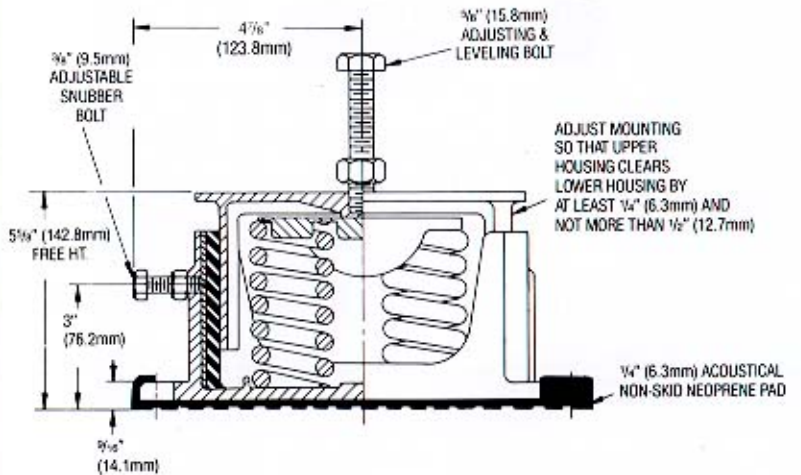

## TYPE CESS-1

Type & Size	Max. Load, lbs. (Kg)	Spring Color	Defl., ins. (mm)
CESS-1-19	85 (38.5)	Pink	1.36 (34.5)
CESS-1-21	115 (52.1)	Black	1.31 (33.2)
CESS-1-22	170 (77.1)	Blue	1.28 (32.5)
CESS-1-23	225 (102.0)	Yellow	1.26 (32.0)
CESS-1-24	325 (147.4)	Brown	1.23 (31.2)
CESS-1-25	450 (204.1)	Red	1.22 (30.9)
CESS-1-26	600 (272.1)	Purple	1.17 (29.7)
CESS-1-27	750 (340.2)	Orange	1.06 (26.9)
CESS-1-28	900 (408.2)	Green	1.02 (25.9)
CESS-1-31	1100 (496.9)	Gray	.83 (21.0)
CESS-1-32	1300 (589.6)	White	.74 (18.7)
CESS-1-35	1500 (680.4)	Gold	.70 (17.7)

\* Free height 1/2" (12.7mm) higher than shown

## TYPE CESS-2

Type & Size	Max. Load, lbs. (Kg)	Spring Color	Defl., ins. (mm)
CESS-2-25	900 (408.2)	Red	1.22 (30.9)
CESS-2-26	1200 (544.3)	Purple	1.17 (29.7)
CESS-2-27	1500 (680.4)	Orange	1.06 (26.9)
CESS-2-28	1800 (816.4)	Green	1.02 (25.9)
CESS-2-31	2200 (997.9)	Gray	.83 (21.0)
CESS-2-32	2600 (1179.3)	White	.74 (18.7)
CESS-2-35	3000 (1360.8)	Gold	.70 (17.7)