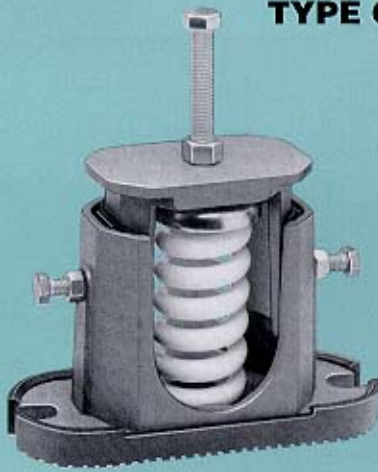

## TYPE CESS-1

Type & Size	Max. Load, lbs. (Kg)	Spring Color	Defl., ins. (mm)
CESS-1-19	85 (38.5)	Pink	1.36 (34.5)
CESS-1-21	115 (52.1)	Black	1.31 (33.2)
CESS-1-22	170 (77.1)	Blue	1.28 (32.5)
CESS-1-23	225 (102.0)	Yellow	1.26 (32.0)
CESS-1-24	325 (147.4)	Brown	1.23 (31.2)
CESS-1-25	450 (204.1)	Red	1.22 (30.9)
CESS-1-26	600 (272.1)	Purple	1.17 (29.7)
CESS-1-27	750 (340.2)	Orange	1.06 (26.9)
CESS-1-28	900 (408.2)	Green	1.02 (25.9)
CESS-1-31	1100 (496.9)	Gray	.83 (21.0)
CESS-1-32	1300 (589.6)	White	.74 (18.7)
CESS-1-35	1500 (680.4)	Gold	.70 (17.7)

\* Free height 1/2" (12.7mm) higher than shown

## TYPE CESS-2

Type & Size	Max. Load, lbs. (Kg)	Spring Color	Defl., ins. (mm)
CESS-2-25	900 (408.2)	Red	1.22 (30.9)
CESS-2-26	1200 (544.3)	Purple	1.17 (29.7)
CESS-2-27	1500 (680.4)	Orange	1.06 (26.9)
CESS-2-28	1800 (816.4)	Green	1.02 (25.9)
CESS-2-31	2200 (997.9)	Gray	.83 (21.0)
CESS-2-32	2600 (1179.3)	White	.74 (18.7)
CESS-2-35	3000 (1360.8)	Gold	.70 (17.7)