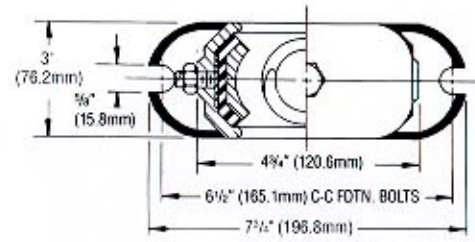

## TYPE CESS-1

Type & Size	Max. Load, lbs. (Kg)	Spring Color	Defl., ins. (mm)
CESS-1-19	85 (38.5)	Pink	1.36 (34.5)
CESS-1-21	115 (52.1)	Black	1.31 (33.2)
CESS-1-22	170 (77.1)	Blue	1.28 (32.5)
CESS-1-23	225 (102.0)	Yellow	1.26 (32.0)
CESS-1-24	325 (147.4)	Brown	1.23 (31.2)
CESS-1-25	450 (204.1)	Red	1.22 (30.9)
CESS-1-26	600 (272.1)	Purple	1.17 (29.7)
CESS-1-27	750 (340.2)	Orange	1.06 (26.9)
CESS-1-28	900 (408.2)	Green	1.02 (25.9)
CESS-1-31	1100 (496.9)	Gray	.83 (21.0)
CESS-1-32	1300 (589.6)	White	.74 (18.7)
CESS-1-35	1500 (680.4)	Gold	.70 (17.7)

\* Free height 1/2" (12.7mm) higher than shown

## TYPE CESS-2

Type & Size	Max. Load, lbs. (Kg)	Spring Color	Defl., ins. (mm)
CESS-2-25	900 (408.2)	Red	1.22 (30.9)
CESS-2-26	1200 (544.3)	Purple	1.17 (29.7)
CESS-2-27	1500 (680.4)	Orange	1.06 (26.9)
CESS-2-28	1800 (816.4)	Green	1.02 (25.9)
CESS-2-31	2200 (997.9)	Gray	.83 (21.0)
CESS-2-32	2600 (1179.3)	White	.74 (18.7)
CESS-2-35	3000 (1360.8)	Gold	.70 (17.7)