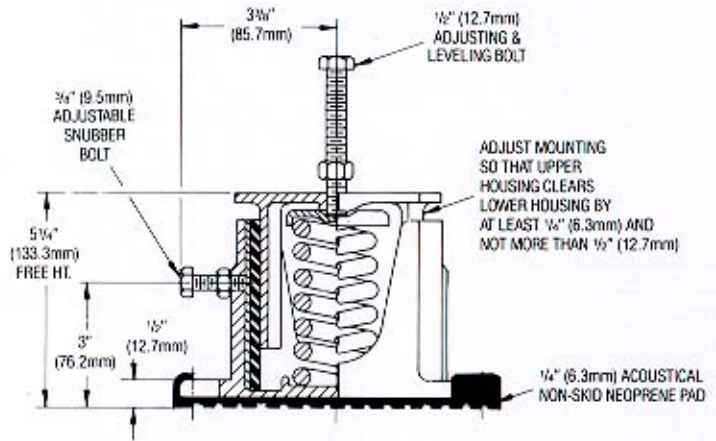

## TYPE CESS-1

Type & Size	Max. Load, lbs. (Kg)	Spring Color	Defl., ins. (mm)
CESS-1-19	85 (38.5)	Pink	1.36 (34.5)
CESS-1-21	115 (52.1)	Black	1.31 (33.2)
CESS-1-22	170 (77.1)	Blue	1.28 (32.5)
CESS-1-23	225 (102.0)	Yellow	1.26 (32.0)
CESS-1-24	325 (147.4)	Brown	1.23 (31.2)
CESS-1-25	450 (204.1)	Red	1.22 (30.9)
CESS-1-26	600 (272.1)	Purple	1.17 (29.7)
CESS-1-27	750 (340.2)	Orange	1.06 (26.9)
CESS-1-28	900 (408.2)	Green	1.02 (25.9)
CESS-1-31	1100 (496.9)	Gray	.83 (21.0)
CESS-1-32	1300 (589.6)	White	.74 (18.7)
CESS-1-35	1500 (680.4)	Gold	.70 (17.7)

\* Free height 1/2" (12.7mm) higher than shown

## TYPE CESS-2

Type & Size	Max. Load, lbs. (Kg)	Spring Color	Defl., ins. (mm)
CESS-2-25	900 (408.2)	Red	1.22 (30.9)
CESS-2-26	1200 (544.3)	Purple	1.17 (29.7)
CESS-2-27	1500 (680.4)	Orange	1.06 (26.9)
CESS-2-28	1800 (816.4)	Green	1.02 (25.9)
CESS-2-31	2200 (997.9)	Gray	.83 (21.0)
CESS-2-32	2600 (1179.3)	White	.74 (18.7)
CESS-2-35	3000 (1360.8)	Gold	.70 (17.7)